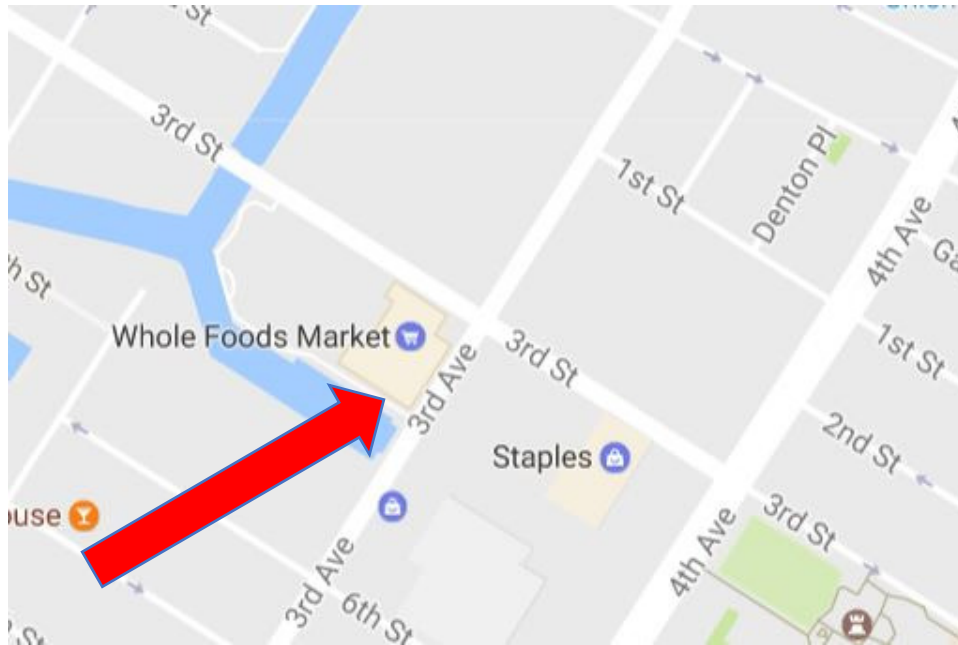

New Brooklyn Bus Stop Location!

Near the corner of 3rd Ave & 3rd St

We will meet right at this pathway

- The new bus stop is in the walkway behind the Whole Foods Market on 3rd Ave and 3rd St. Across the street from 383 3rd Ave (the Al-Madinah School).
- Parking is accessible with plenty of street parking on 3rd St. There is also parking available at Whole Foods Market lot if you are a patron.
- It is Subway accessible to the F, G, & R trains. There is a station for the D & N trains as well as the LIRR at the nearby Barclays Center.
- For Check-in, please arrive at 10am for 10:30am departure. For pick up, the bus should be arriving 3-3:30pm depending on traffic.